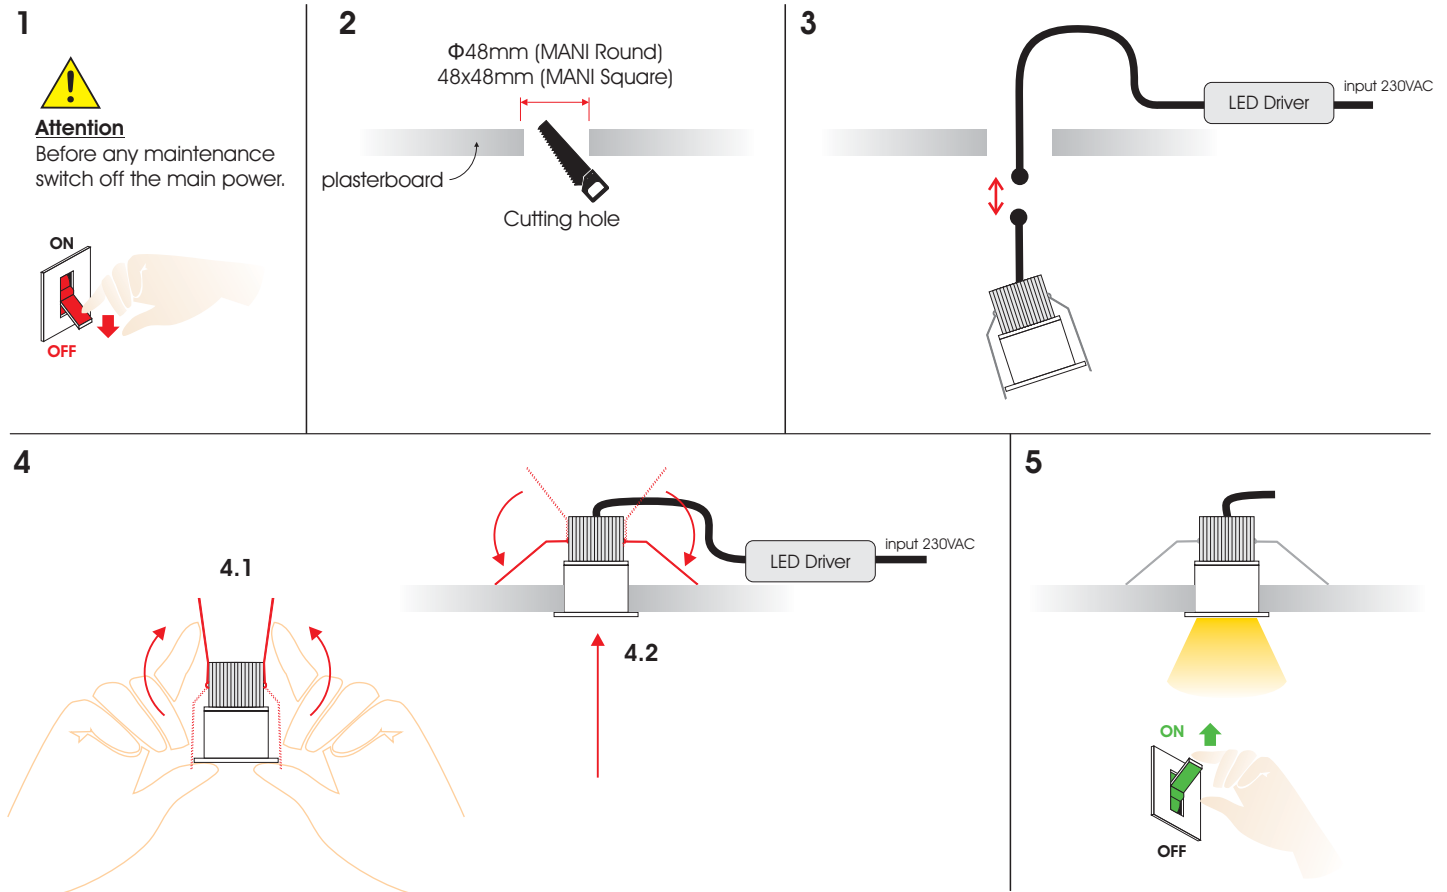

### Safety Rules (Attention):

- Do not install the LED Downlights near flammable liquid, materials or surfaces.
- Do not subject the LED Downlights to excess weight.
- Avoid looking directly into the LED light beam at close range.
- Clean, when needed, the front transparent cover with a dry cloth. Remove any dirt only with water and alcohol free cleaning products.
- Operation in general ambient temperature up to 35°C.
- ELECTRON S.A. is not responsible for any damage or injury caused by incorrect or improper use of the product.

### Safety Rules (Attention):

- Before installation or maintenance, make sure electricity is switched off at the mains.
- Install and operate in places where there is sufficient airflow to keep the module to acceptable temperature levels.
- Cut correct size hole in ceiling given the dimensions below.
- Make sure the correct driver is used.
- Make sure the driver lies adjacent to the fitting.
- Refer to driver specifications if you need relevant information.
- Installation only by a qualified electrician.

### Indicative Dimensions:

**Note:** Dimensions of drivers change depending on the model.  
Please contact your supplier or ELECTRON SA for relative information.

### Installation:

**Typical LED driver connections**

**Non-Dimmable**

*Single Connection*

*Series Connection*

**Dimmable**

*Single Connection*

*Series Connection*