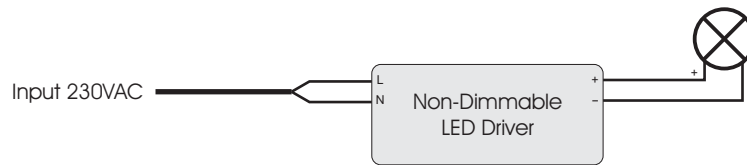

### Safety Rules (Attention):

- Before installation or maintenance, make sure electricity is switched off at the mains.
- Install and operate in places where there is sufficient airflow to keep the module to acceptable temperature levels.
- Cut correct size hole in ceiling given the dimensions below.
- Make sure the correct driver is used.
- Make sure the driver lies adjacent to the fitting.
- Refer to driver specifications if you need relevant information.
- Installation only by a qualified electrician.

### Indicative Dimensions:

**Note:** Dimensions of drivers change depending on the model.  
Please contact your supplier or ELECTRON SA for relative information.

### Installation:

**Typical LED driver connections**

**Non-Dimmable**

*Single Connection*

*Series Connection*

**Dimmable**

*Single Connection*

*Series Connection*